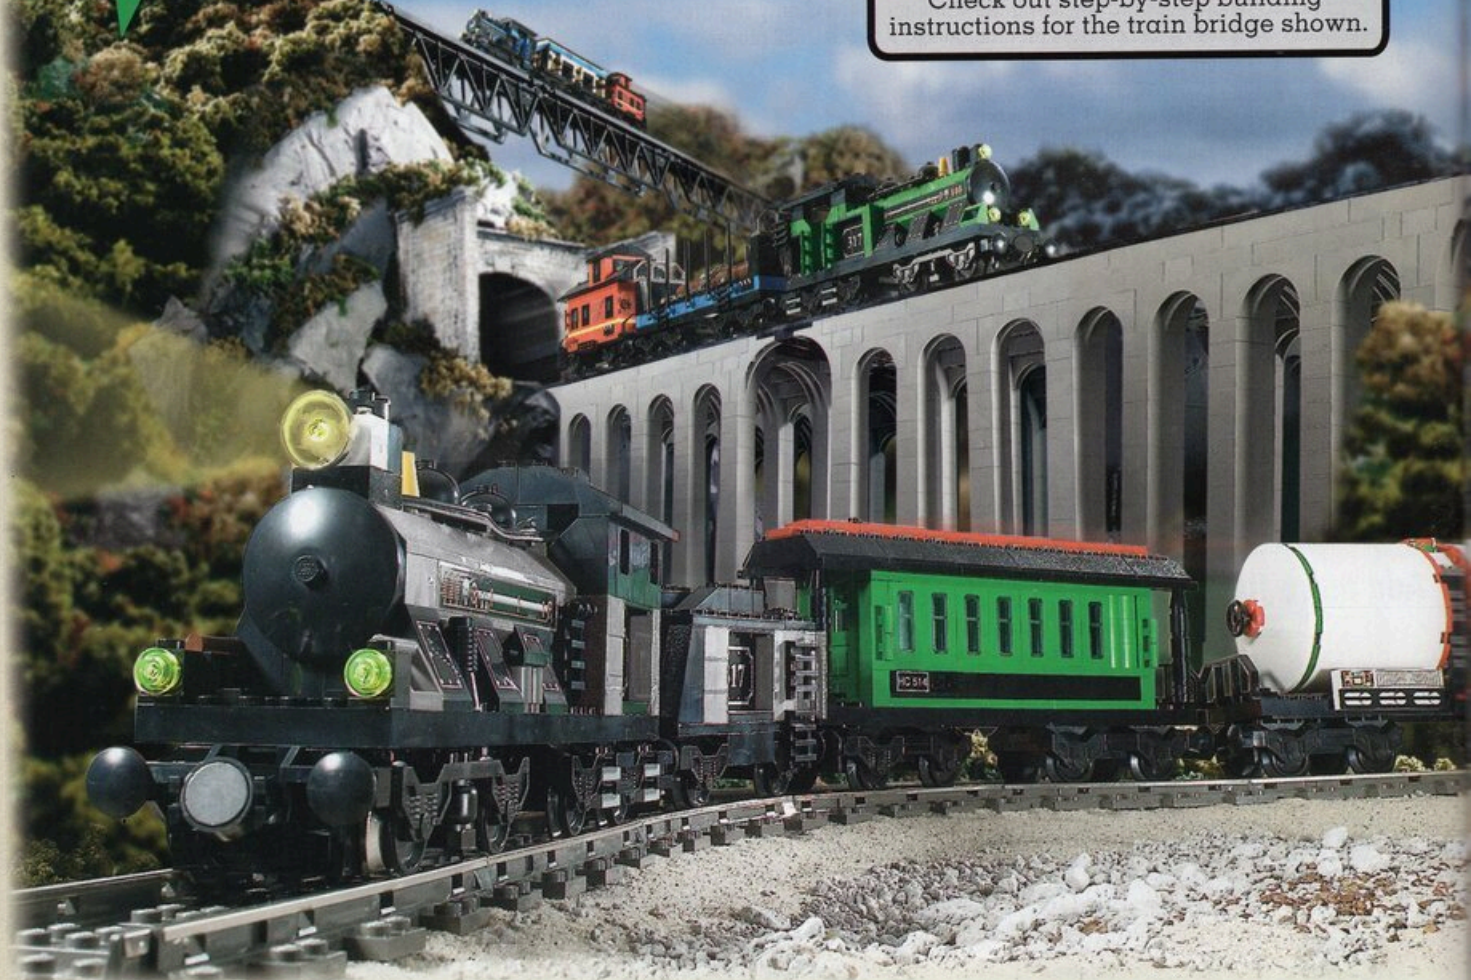

**ALL
NEW!**

Customize Your

www.LEGO.com/trains

Check out step-by-step building instructions for the train bridge shown.